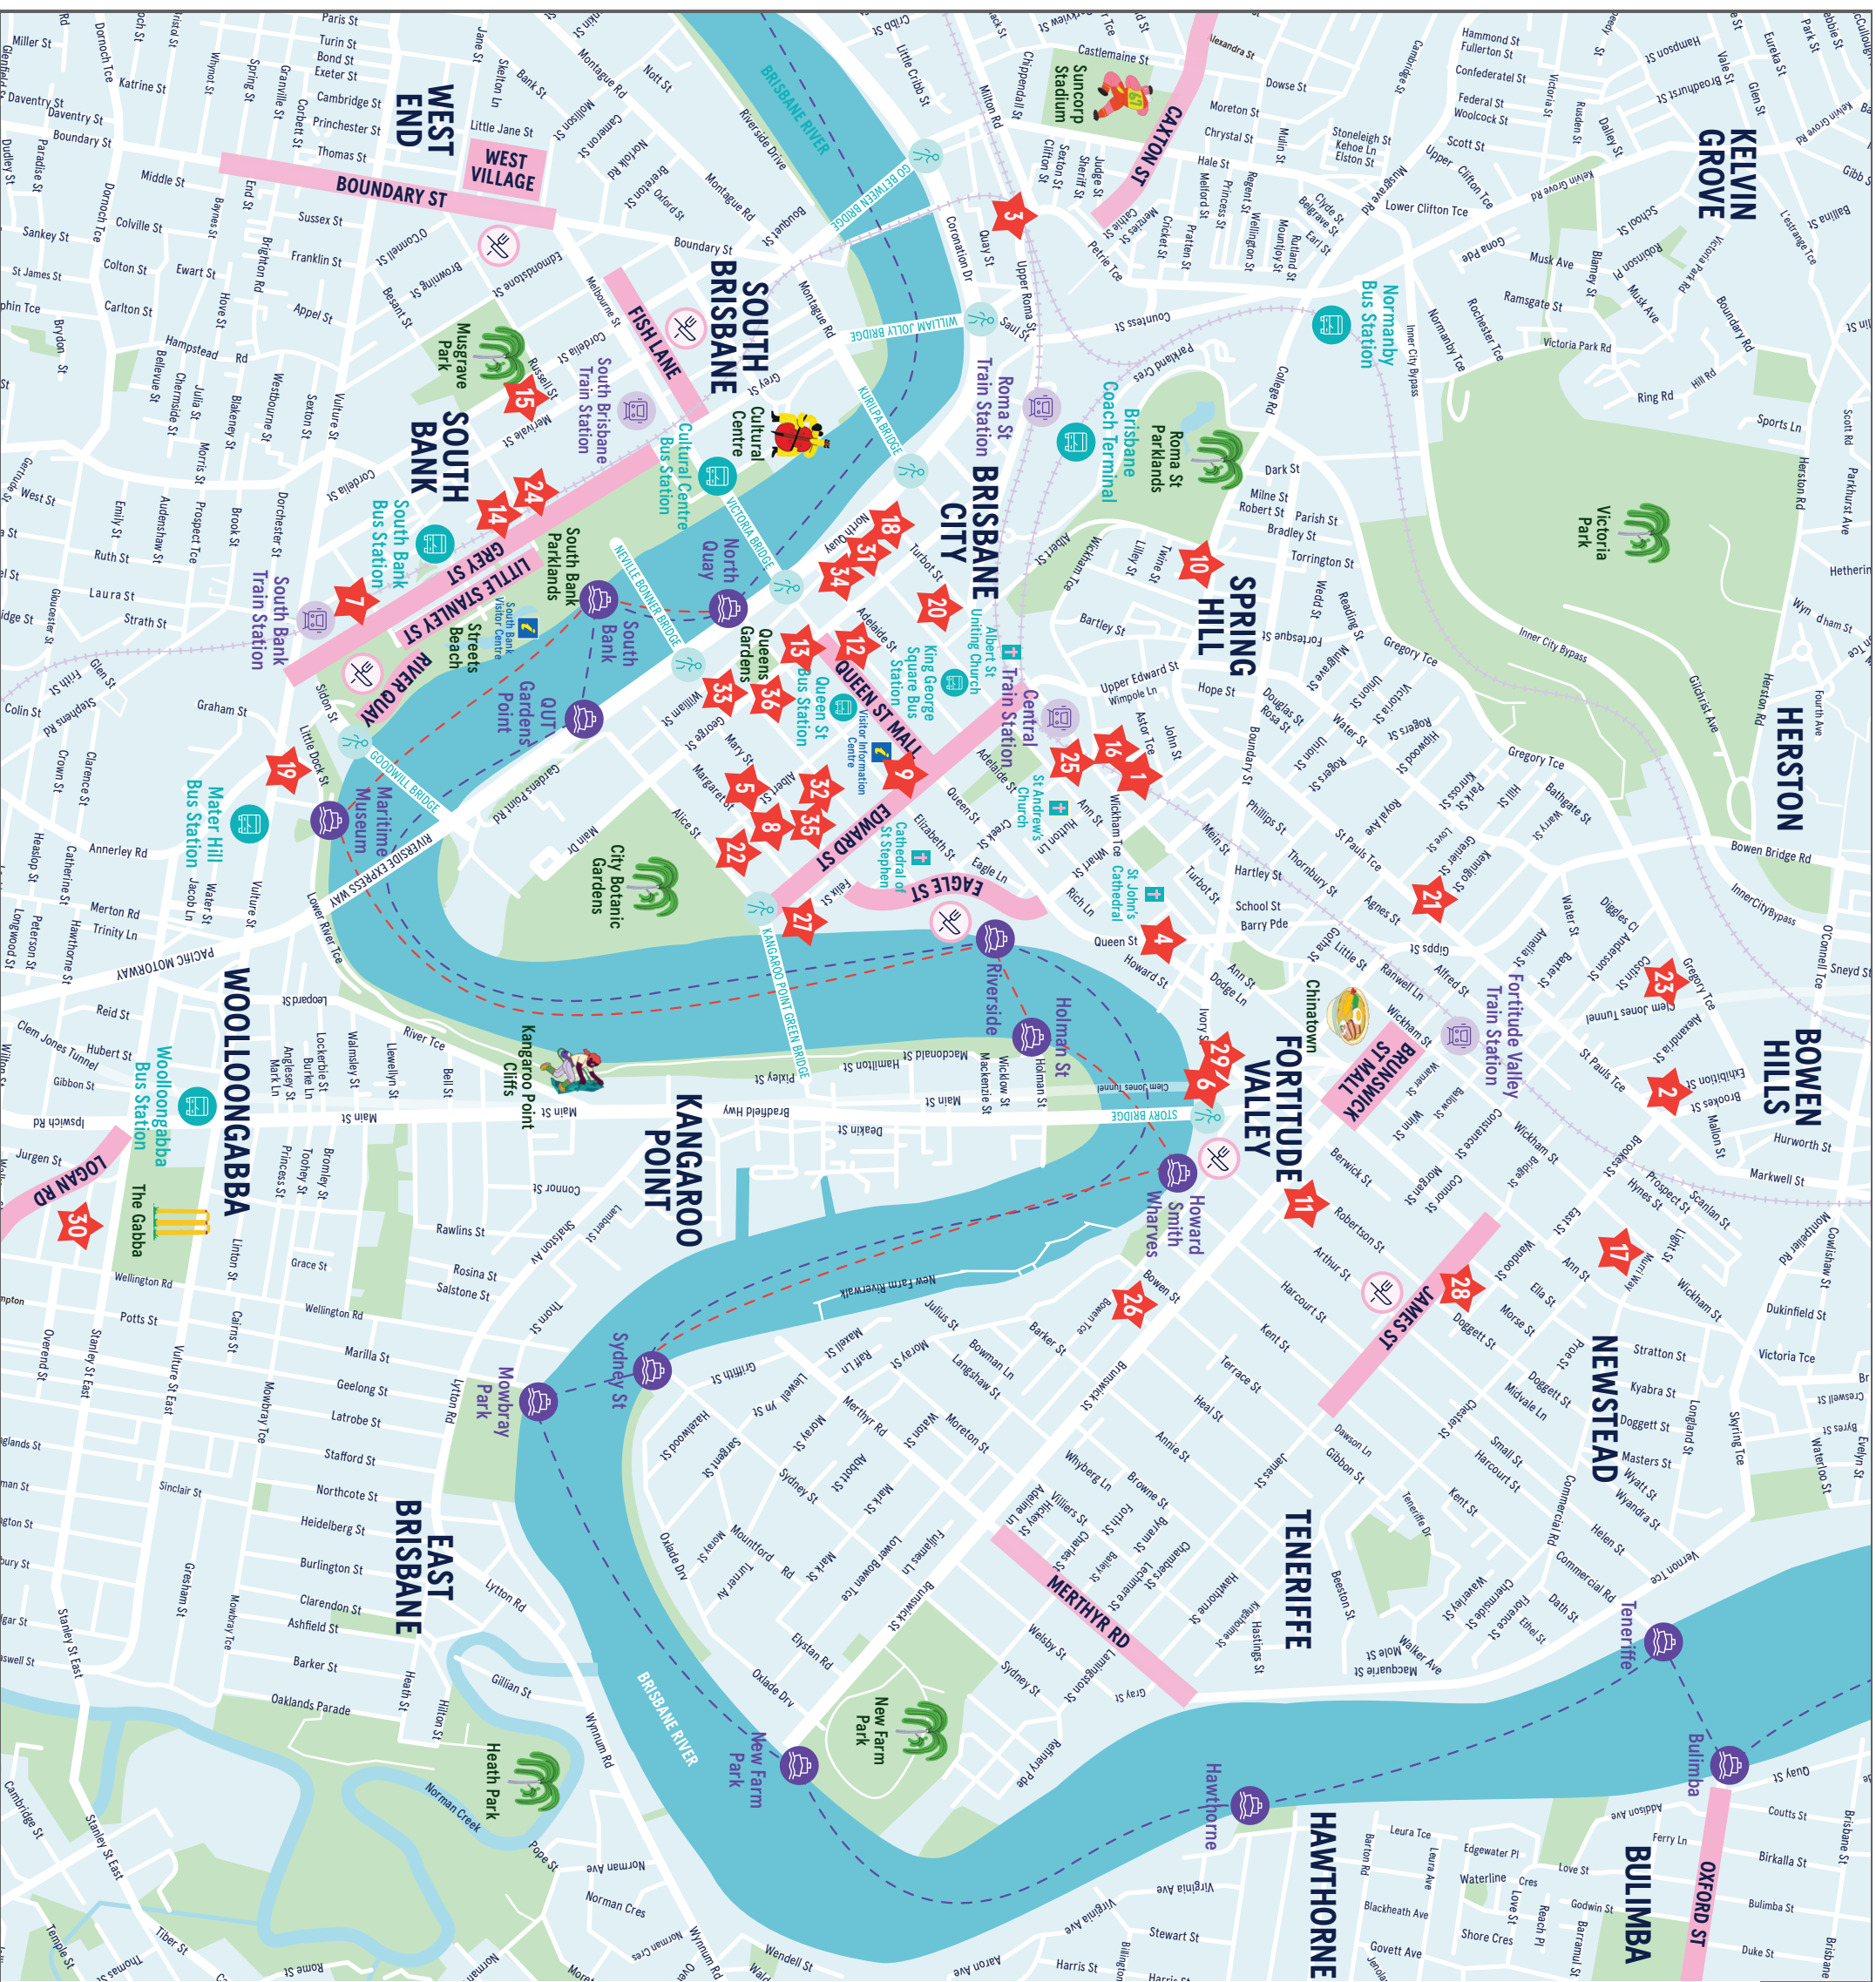

- KEY**
- VISITOR INFORMATION & BOOKING CENTRE
 - KITTYCAT (FREE FERRY)
 - CITYCAT (PAID FERRY)
 - PEDESTRIAN ACCESS AVAILABLE
 - KEY STREET
 - DINING PRECINCT
- ATTRACTIONS**
- 1 QUEENSLAND MUSEUM
 - 2 GALLERY OF MODERN ART (GOMA)
 - 3 QUEENSLAND ART GALLERY
 - 4 STATE LIBRARY OF QUEENSLAND
 - 5 BRISBANE SIGN
 - 6 WHEEL OF BRISBANE
 - 7 QUEENSLAND PERFORMING ARTS CENTRE
 - 8 NEPALESE PEACE PAGODA
 - 9 EPICURIOS GARDEN
 - 10 MARITIME MUSEUM
 - 11 BRISBANE CONVENTION & EXHIBITION CENTRE
 - 12 CITY HALL & MUSEUM OF BRISBANE
 - 13 TREASURY CASINO
 - 14 THE COMMISSARIAT STORE MUSEUM
 - 15 ANZAC SQUARE & MEMORIAL GALLERIES
 - 16 BRISBANE SQUARE LIBRARY
 - 17 QUEENSPAZA SHOPPING CENTRE
 - 18 WINTERGARDEN SHOPPING CENTRE
 - 19 UPTOWN SHOPPING CENTRE
 - 20 CATHEDRAL SQUARE
 - 21 THE OLD WINDMILL SPRINGHILL
 - 22 QUEENSLAND PARLIAMENT HOUSE
 - 23 OLD GOVERNMENT HOUSE
 - 24 QUT & THE CUBE
 - 25 RIVERSTAGE
 - 26 QUEEN'S WHARF
 - 27 RIVERHUB PONTOON
 - 28 CULTURAL CENTRE PONTOON
- NOTES**